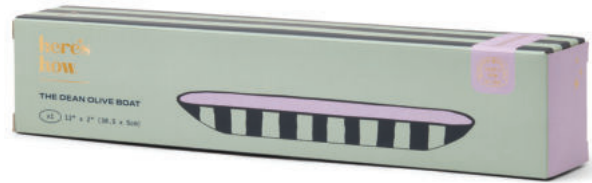

THE IZZY WINE COASTER OLIVE
HHC156UK