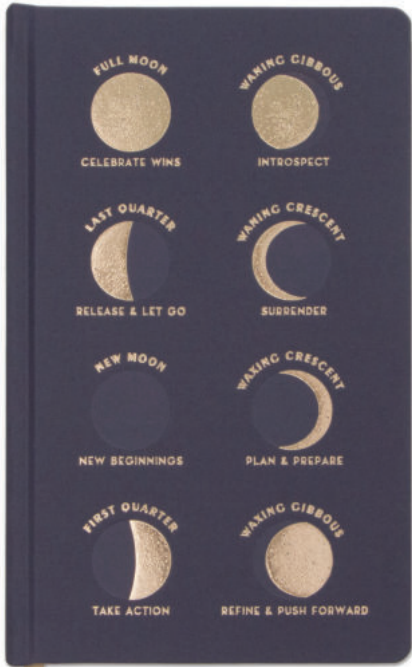

JB85-2050EU
MOON PHASES