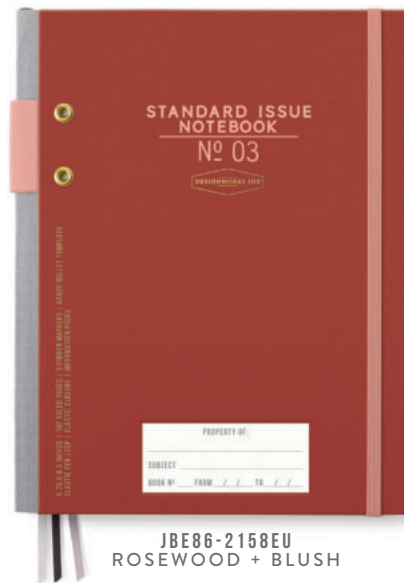

JBE86-2158EU
ROSEWOOD + BLUSH