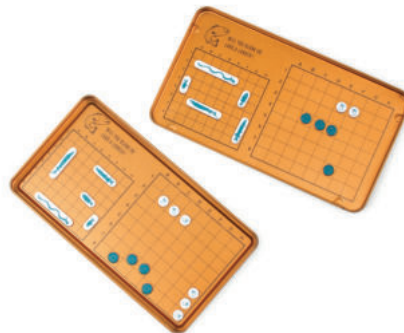

GEN893UK

Off The Hook Game

Channel your inner angler as you secretly arrange your fish on the board. Guess where your opponent has hidden their fish and hook them before they do the same to you.

Tin size: 100mm w x 180mm h x 10mm

PK QTY 6 | CTN QTY 36