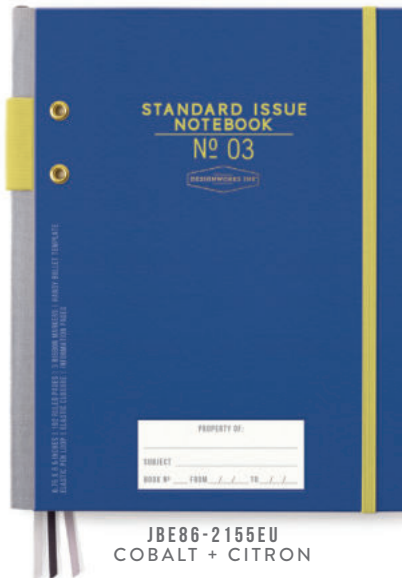

JBE86-2155EU
COBALT + CITRON