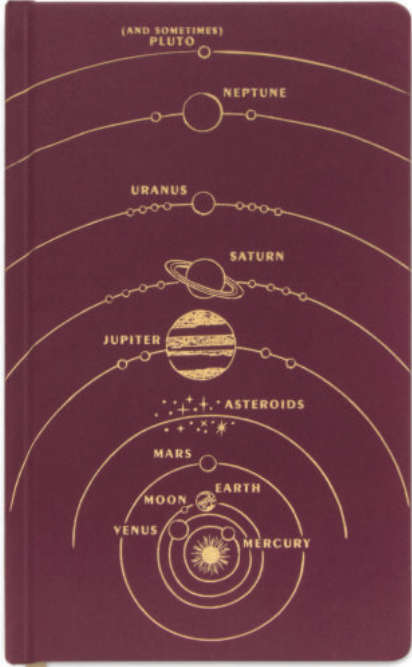

JB85-2214EU
ZODIAC

JB85-2216EU
RAINBOW CHECK

JB85-2049EU
STARS

JB85-2050EU
MOON PHASES

JB85-2051EU
SOLAR SYSTEM

Designworks Ink

JB85 BOUND JOURNAL DETAILS

- 130mm x 210mm Soft-Touch and/or Bookcloth Journal • 256 Lined Pages with Ribbon Marker • Informational Pages • Sewn, Lay-Flat Binding
- Some Feature Embossing and Gold Foil Accents • Printed with Soy Based Inks on 80 GSM Uncoated Woodfree, Lignin-Free, Acid-Free Paper