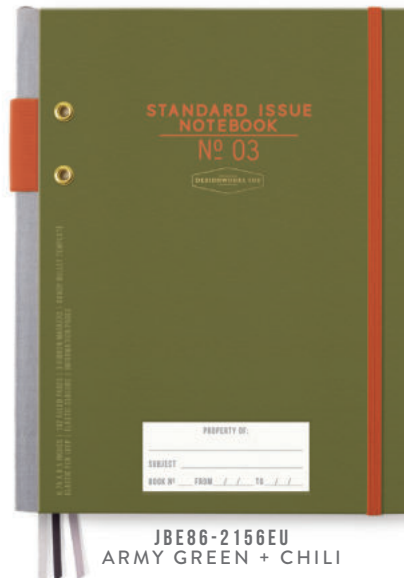

JBE86-2156EU
ARMY GREEN + CHILI

THE STANDARD ISSUE PLANNER NOTEBOOK NO. 03

175MM W | 216MM H

- Flush Cut Cover with Raw Edges and Fabric Spine
- 192 Lined Pages with Day & Month Headers & Subject Line
- Bullet Template with Ruler
- Elastic Pen Holder with Gold Grommet Reinforcement
- Elastic Closure
- Informational Pages
- ID Badge on Cover + Gold Foil Accents
- 3 Ribbon Markers
- Printed with Soy Based Inks on 80 GSM Woodfree, Acid-Free Paper
- Sewn, Lay-Flat Binding

PK QTY 3 | CTN QTY 12