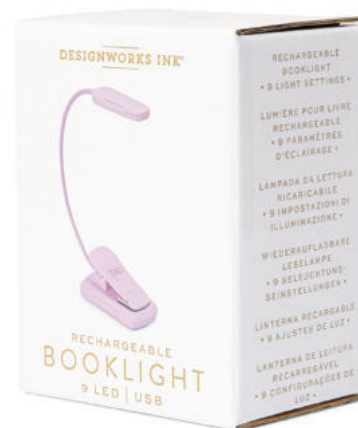

DSCB SCISSORS DETAILS

- 64mm x 196mm • Painted Handles
 - Etched Gold Stainless Steel Blades • Matching Gift Box
- PK QTY 6 | CTN QTY 24

DBL-1001EU
BOOKLIGHT - ARMY GREEN

DBL-1002EU
BOOKLIGHT - LILAC

*Adjustable!
+ Rechargeable!*