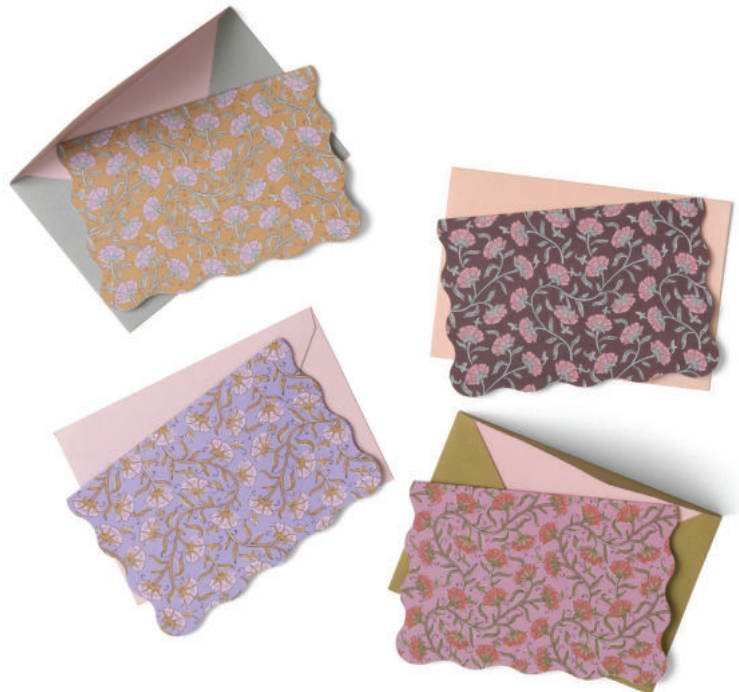

New!

BOXED NOTECARDS

NOTECARDS SET DETAILS

- 101mm x 152mm cards • Set of 16 Notecards & Envelopes • Drawer-pull gift box with ribbon pull • 350 GSM card paper
- PK QTY 3 | CTN QTY 12

*Gold Foil
Details!*

BOXED NOTECARDS

NCS-1001EU
A DOPO NOTECARDS

NCS-1004EU
VINTAGE FLORAL

Make every message memorable with our Celestial Notecard Set. Featuring 16 beautifully designed notecards in four assorted patterns, this set is perfect for thank-yous, well wishes, and everyday correspondence. Presented in a stylish drawer-style gift box with a satin ribbon pull, it's as practical as it is beautiful.