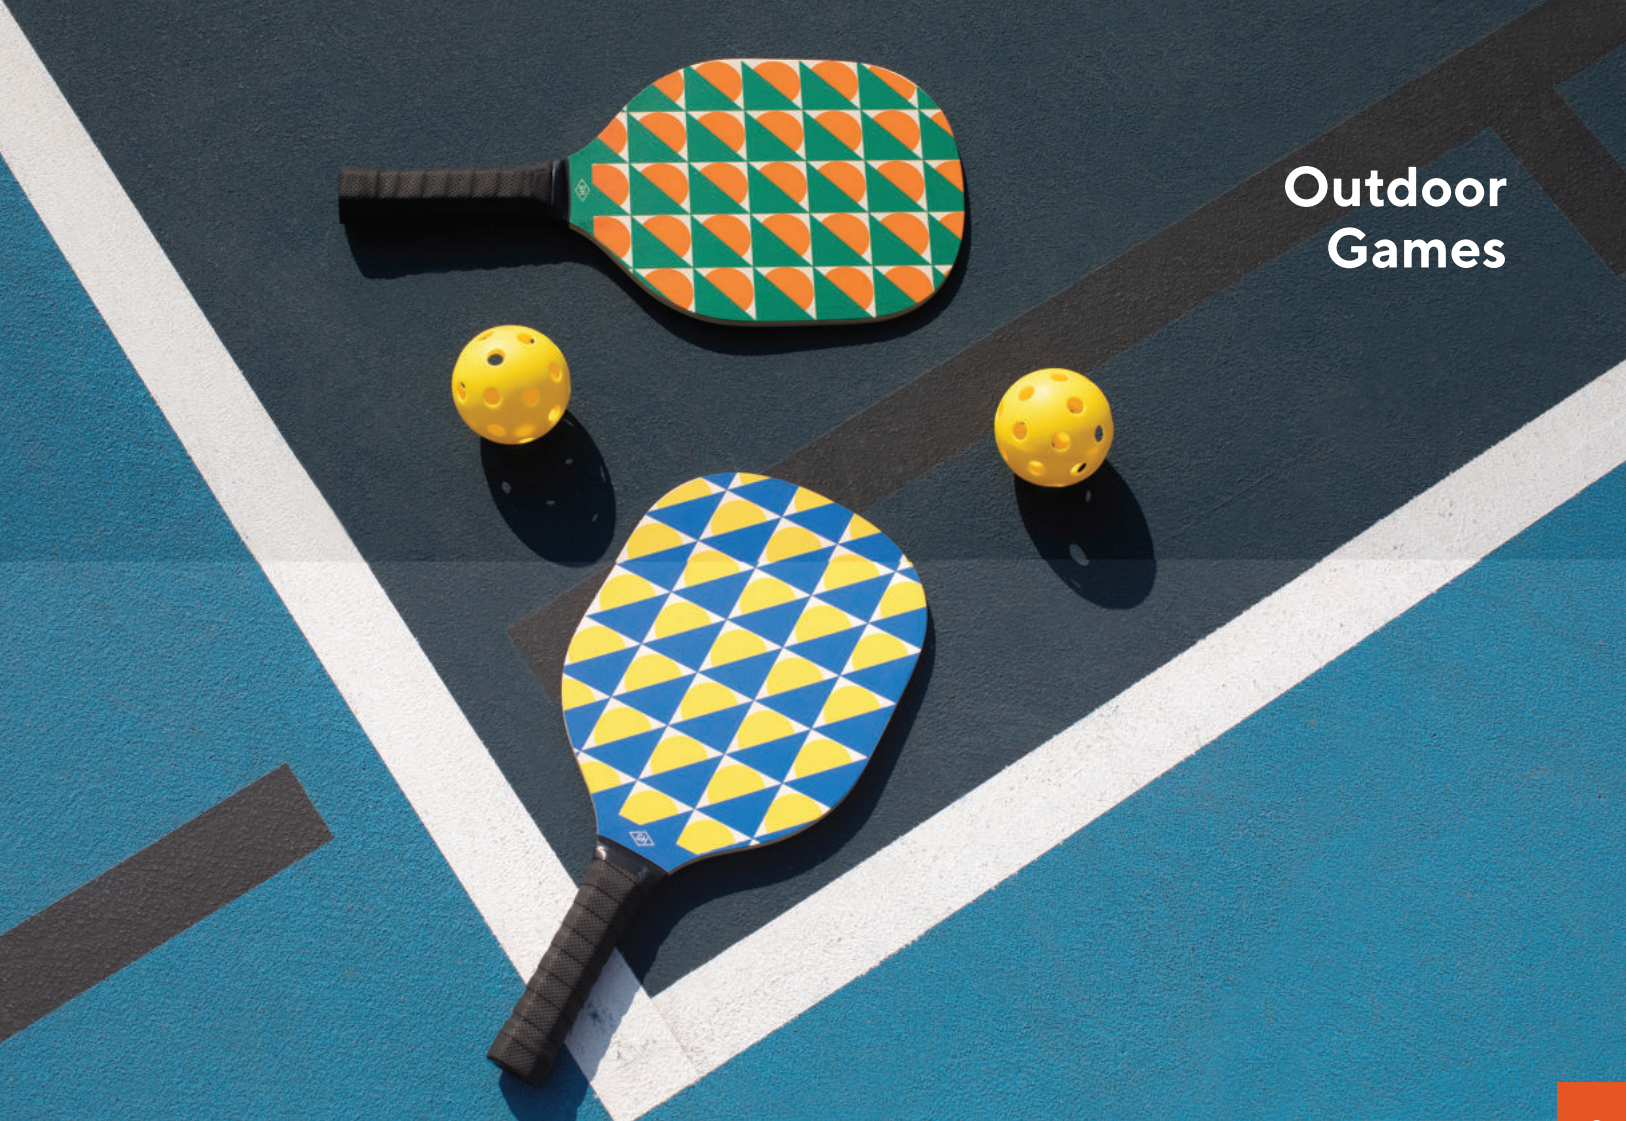

Dice size: 30mm

PK QTY 8 | CTN QTY 48

Outdoor Games

GEN850UK Pickle Ball Set

Designed for fun and competition, this set is everything you need for hours of thrilling play. Serve up the excitement and elevate your game!