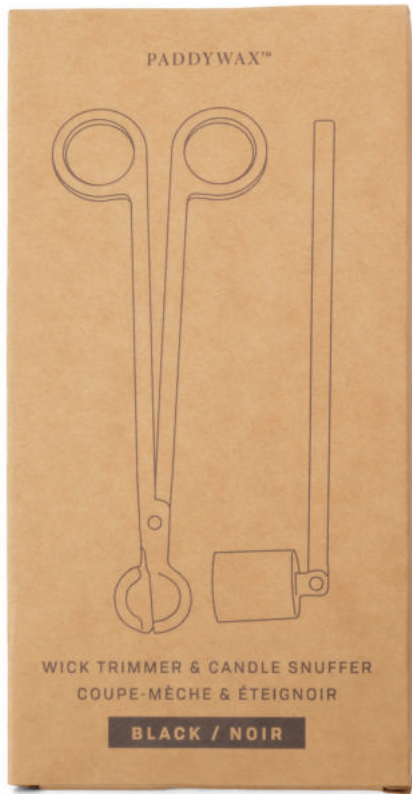

THA009EU · TAPER CANDLE HOLDER

PRODUCT DIMENSIONS

Style # THA008-012EU

Tall Glass Taper Candle Holder

90mm x 166mm · PK QTY 4 | CTN QTY 32

Accessories

Insider tips: Trim your wicks to 3cm before each lighting for an even and clean burn. Once the wax has pooled to the edges of the vessel, extinguish your wick with our candle snuffer.