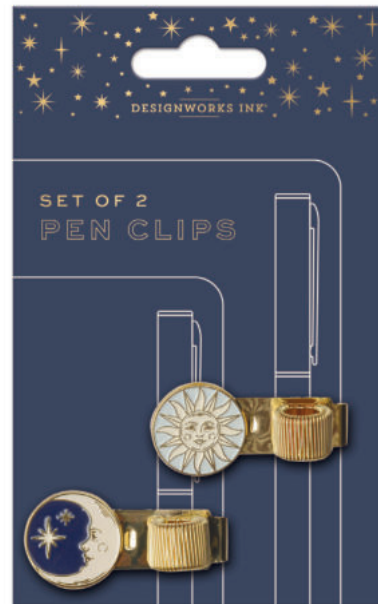

PCS-1001EU
SET OF 2 PEN CLIPS - CELESTIAL

PCS PEN CLIP DETAILS

- Set of Two Electroplated Gold Pen Clips on a 82mm x 133mm Peggable Backer Card
- Clips each have a Colourful Icon and Accordion-Style Holder

PK QTY 6 | CTN QTY 48