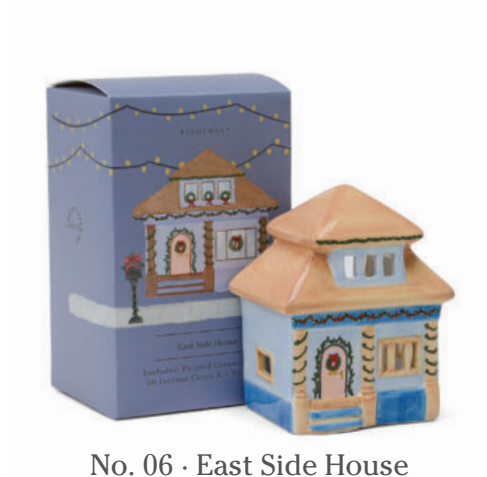

COLLECTABLE INCENSE HOUSES

No. 05 · Alpine Chalet

IN0026EU · INCENSE & TEA LIGHT HOLDER
88mm W × 88mm D × 133mm H

No. 06 · East Side House

IN0027EU · INCENSE & TEA LIGHT HOLDER
102mm W × 86mm D × 160mm H

No. 08 · Mystic Manor