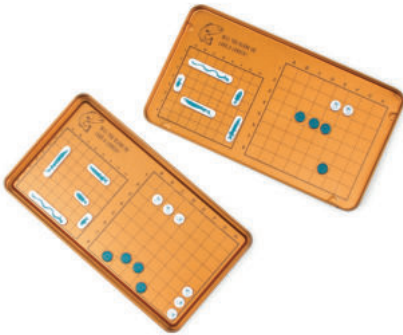

GEN243UK
Campfire Games

Campfire Games set with 52 playing cards, 6 dice, score pad, pencil, and dice game instructions. Packaged in illustrated tin.

Tin size: 119mm w x 50mm h x 38mm d
PK QTY 6 | CTN QTY 36