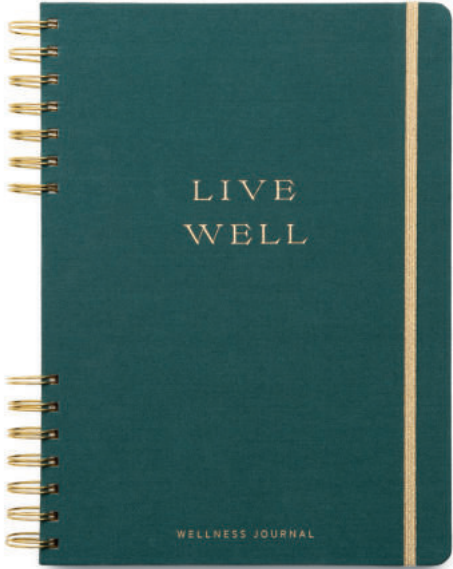

PK QTY 3 | CTN QTY 12

WELLNESS JOURNAL

NEW!

JDW80-1006EU
GOOD THINGS

JDW80-1003EU
LIVE WELL

JDW80 GUIDED WELLNESS JOURNAL DETAILS

- 190mm x 260mm Journal • 200 Guided Interior Pages • Each Uplifting Cover is Unique • Gold Foil Accents, Spot Gloss, and Bookcloth
 - Gold Split Twin Wire • Colourful Sticker Sheet with Gold Foil • Elastic Closure • Printed with Soy Ink on 120 GSM White Uncoated Woodfree, Acid-Free Paper
- PK QTY 3 | CTN QTY 12