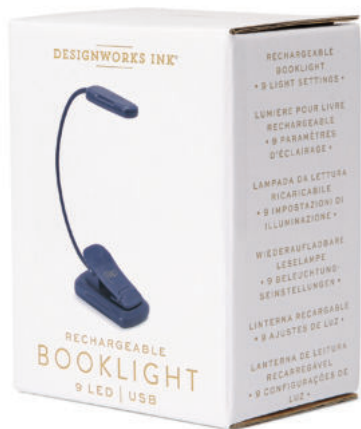

DSCB SCISSORS DETAILS

- 64mm x 196mm • Painted Handles
 - Etched Gold Stainless Steel Blades • Matching Gift Box
- PK QTY 6 | CTN QTY 24

DBL-1001EU
BOOKLIGHT - ARMY GREEN

DBL-1002EU
BOOKLIGHT - LILAC

*Adjustable!
+ Rechargeable!*