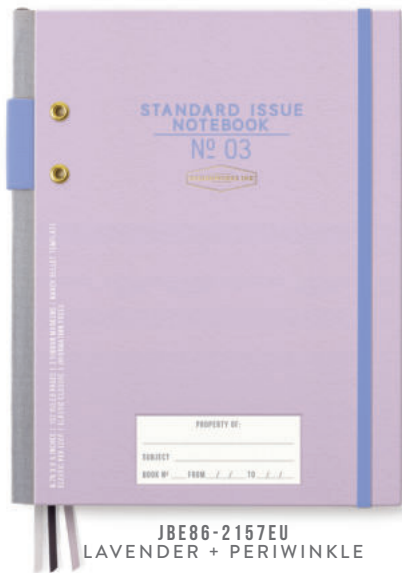

THE STANDARD ISSUE PLANNER NOTEBOOK NO.03

STANDARD ISSUE
SUPPLIES
EST. DESIGNWORKS INK 2015

JBE86-2157EU
LAVENDER + PERIWINKLE